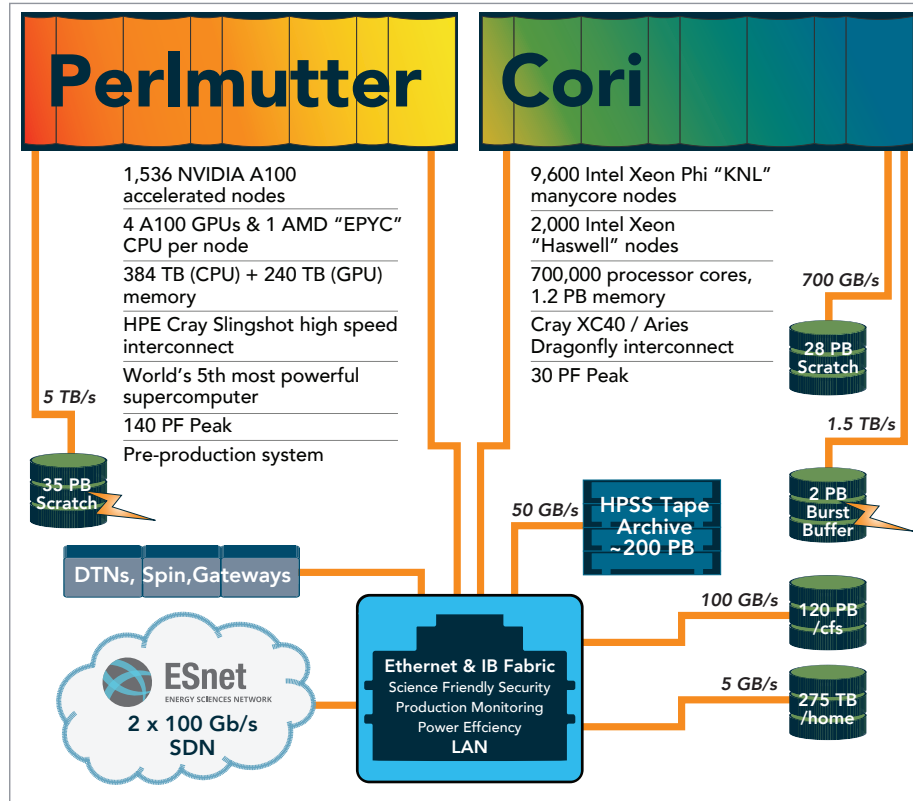

Breakdown of Compute Used by DOE Program

110
MILLION
COMPUTE HOURS
USED IN 2022

>2,000

Refereed
Publications
cited NERSC

Data Stored

382

Petabytes

NERSC Systems 2022

TOP 5 DOE Labs by Users

TOP 5 Universities by Users